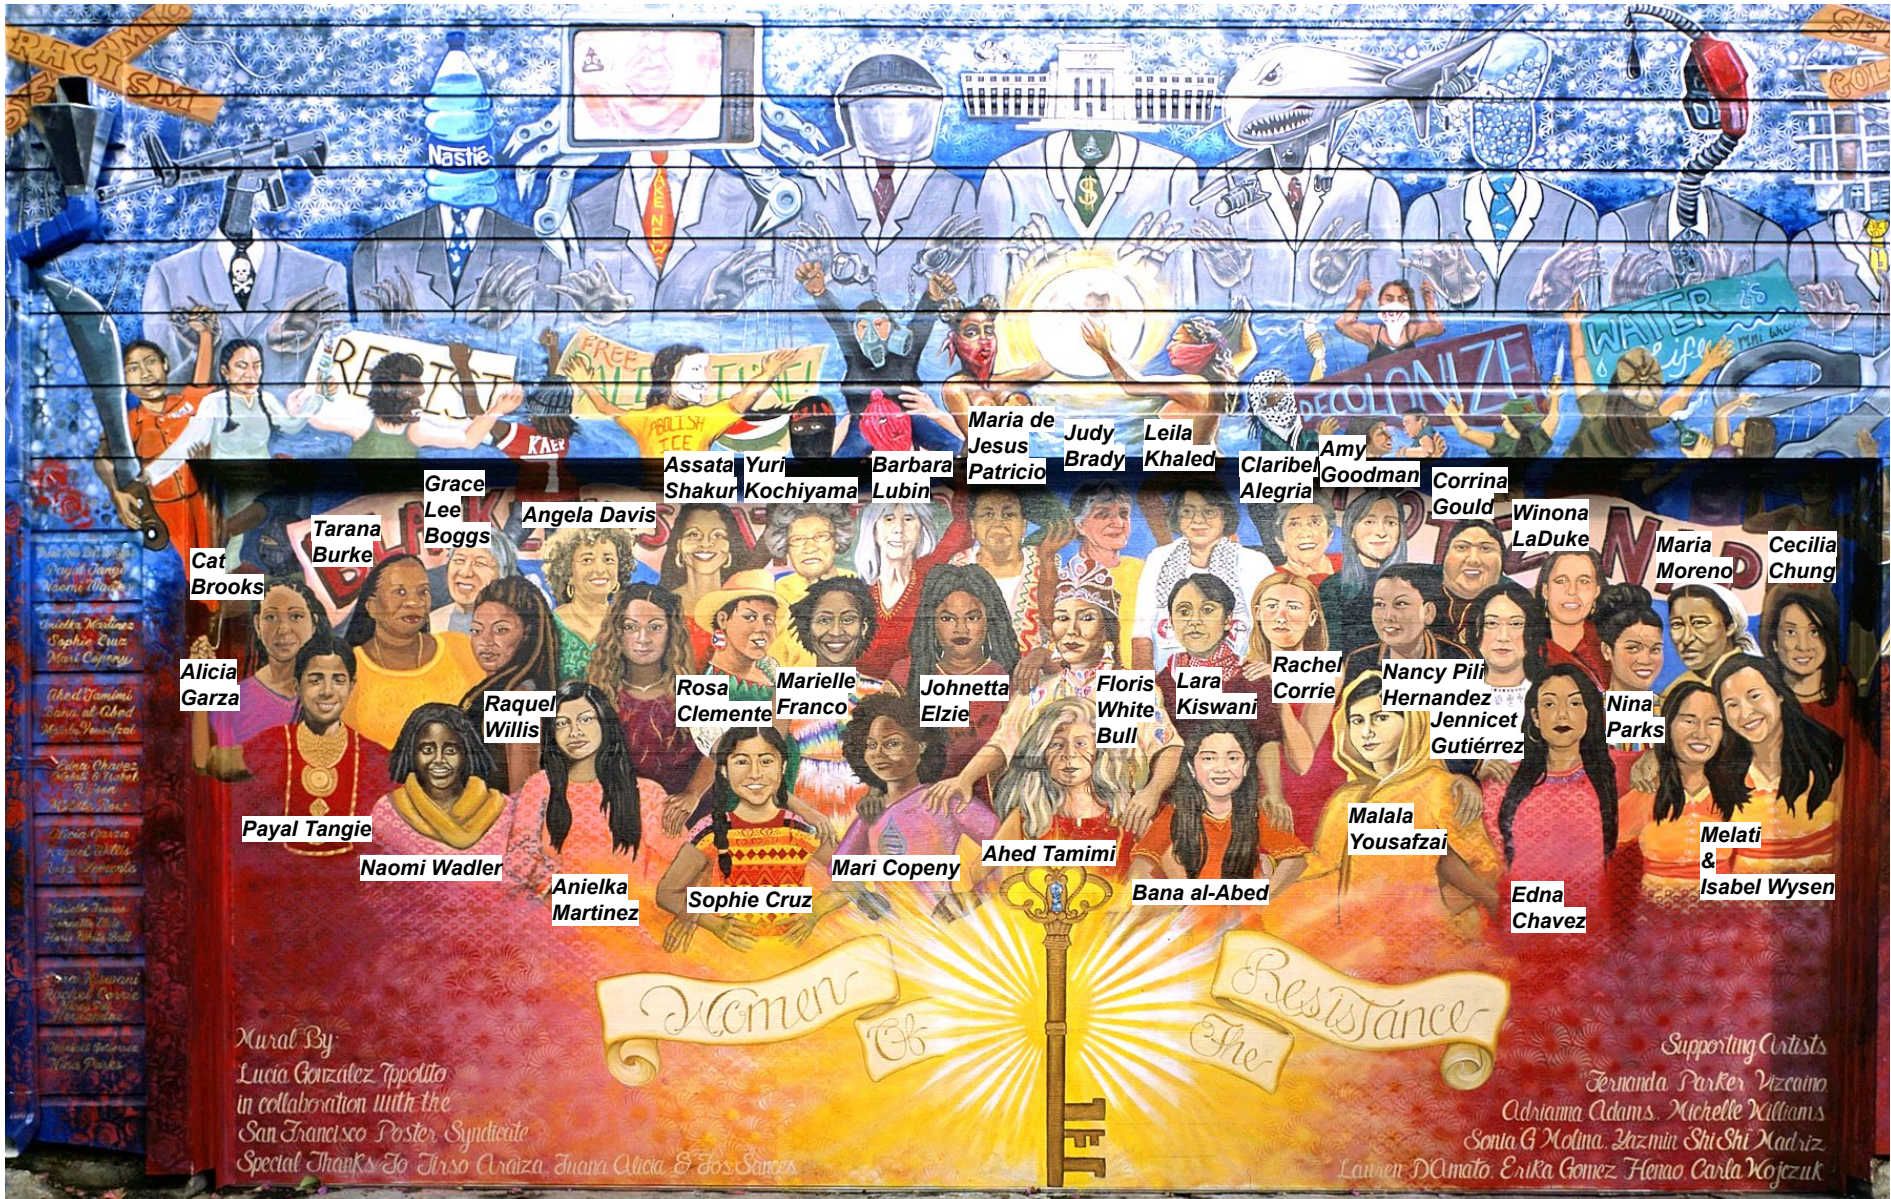

Women of the Resistance (2018)
By Lucia Ippolito and collaborators
Balmy Alley

- Grace Lee Boggs
- Angela Davis
- Tarana Burke
- Cat Brooks
- Alicia Garza
- Payal Tangie
- Naomi Wadler
- Anielka Martinez
- Sophie Cruz
- Mari Copeny
- Ahed Tamimi
- Bana al-Abed
- Edna Chavez
- Isabel Wysen
- Melati &
- Malala Yousafzai
- Jennicet Gutierrez
- Nina Parks
- Nancy Pili Hernandez
- Rachel Corrie
- Lara Kiswani
- Florin White Bull
- Johnetta Elzie
- Marielle Franco
- Rosa Clemente
- Raquel Willis
- Claribel Alegria
- Amy Goodman
- Corrina Gould
- Winona LaDuke
- Maria Moreno
- Cecilia Chung
- Leila Khaled
- Judy Brady
- Maria de Jesus Patricio
- Barbara Lubin
- Yuri Kochiyama
- Assata Shakur

Mural By
 Lucia Gonzalez Ippolito
 in collaboration with the
 San Francisco Poster Syndicate
 Special Thanks To Triso Ariza, Juana Alicia & Jos Sanchez

Supporting Artists
 Fernanda Parker Vizzano
 Adrianna Adams, Michelle Williams
 Sonia G Molina, Luzmin Shi Shi Madriz
 Lamer Damato, Erika Gomez Henao, Carla Wojczuk